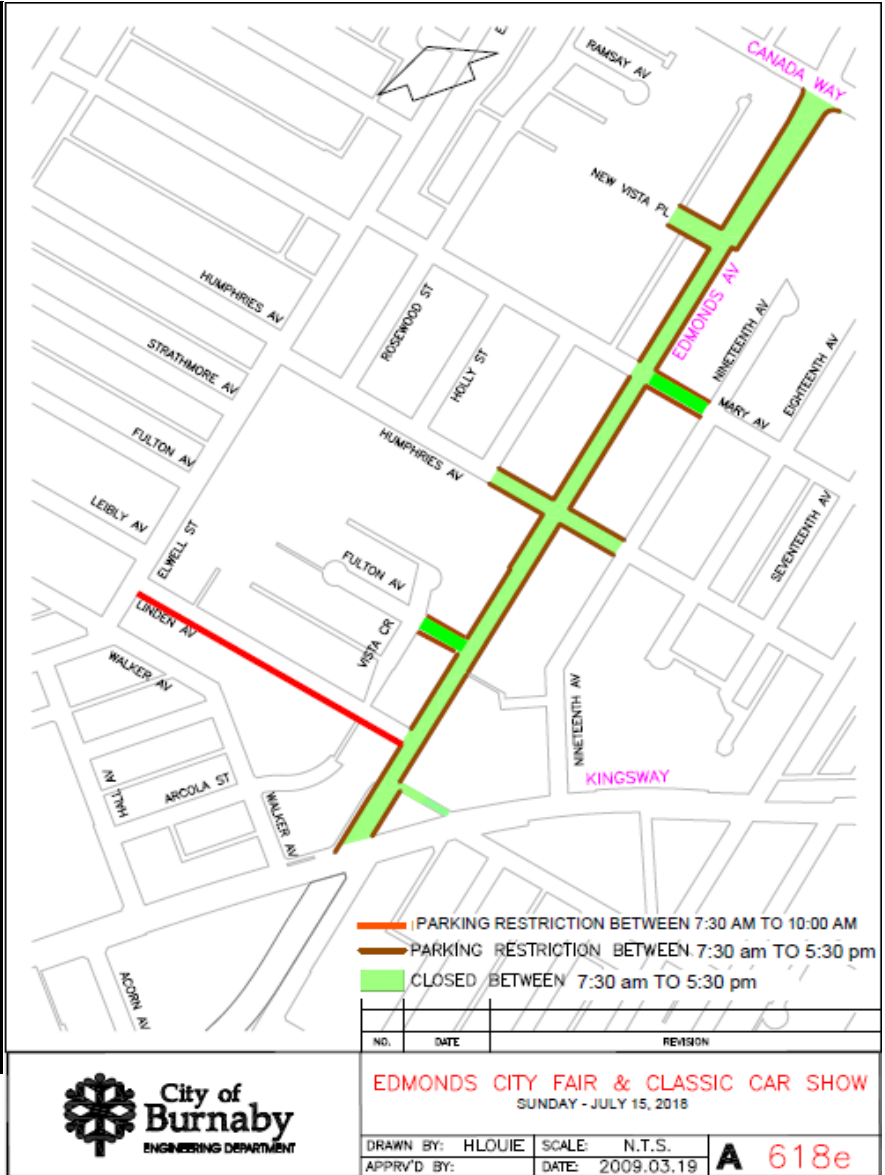

# ROAD CLOSURE & PARKING RESTRICTIONS

Please be advised that to safely accommodate the needs of residents and participants of the Edmonds City fair and Car show the streets below will be closed from 7:30 am to 5:30 pm (with no parking from 7:30am-5:30pm)

Edmonds, between  
Canada Way & Kingsway

Humphries, between 19<sup>th</sup> Ave  
& Vista Cr

New Vista Place

Fulton, between  
Edmonds & Vista Cr

Mary, between 19<sup>th</sup> Ave &  
Edmonds

Parking will also be restricted  
on the south side of Linden  
from Edmonds to Elwell  
Street from  
7:30 am – 10 am

We ask that you please modify your parking and travel plans to avoid the road closure on Sunday July 15, 2018.

**We sincerely hope you are able to attend this wonderful  
community event!**